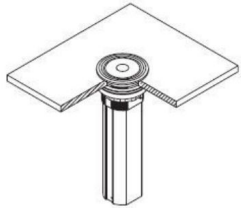

- Requires a hole cut out diameter of 102mm
- Requires 350mm to be left below the installation surface [underneath the bench-top] to allow the unit to close fully, and sit flush with the bench-top.
- Overall Dimensions: 340mm x 120mm

Installation

Photo No. 1

A thickness of 5mm - 40mm is required to install this unit

Photo No. 3 - Finished Product

Parts Key:

- 1: Product Main Body
- 2: Mat
- 3. Block Parts
- 4. Fixing Parts
- 5: Screws

Installation Instructions [As per diagram]:

1. Drill a hole of 102mm in diameter
2. Put the main unit through the hole, so it is flush with the bench-top
3. Place the rings onto the unit from underneath the bench-top surface
4. Screw the screws [Part 5] into the last ring [Part 4]
5. Rotate [Part 4] tightly, so the unit is secure. Then tighten the screws [Part 5]