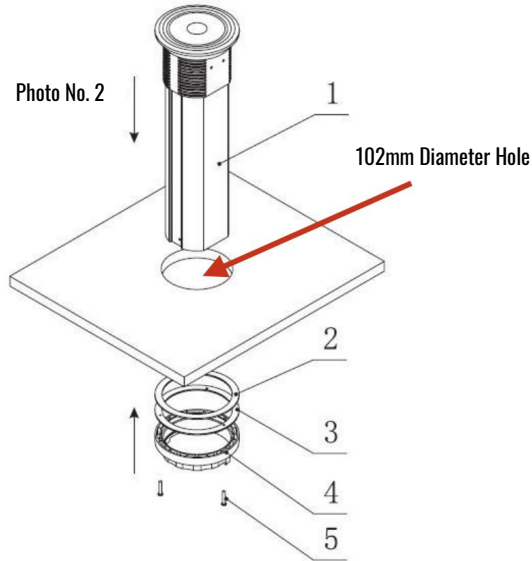

- Requires a hole cut out diameter of 102mm
- Requires 350mm to be left below the installation surface [underneath the bench-top] to allow the unit to close fully, and sit flush with the bench-top.
- Overall Dimensions: 340mm x 120mm

Installation

Photo No. 1

A thickness of 5mm - 40mm is required to install this unit

Photo No. 3 - Finished Product

Parts Key:

- 1: Product Main Body
- 2: Mat
- 3. Block Parts
- 4. Fixing Parts
- 5: Screws

Installation Instructions [As per diagram]:

1. Drill a hole of 102mm in diameter
2. Put the main unit through the hole, so it is flush with the bench-top
3. Place the rings onto the unit from underneath the bench-top surface
4. Screw the screws [Part 5] into the last ring [Part 4]
5. Rotate [Part 4] tightly, so the unit is secure. Then tighten the screws [Part 5]