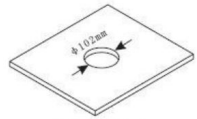

- Requires a hole cut out diameter of 102mm
- Requires 350mm to be left below the installation surface [underneath the bench-top] to allow the unit to close fully, and sit flush with the bench-top.
- Overall Dimensions: 340mm x 120mm

Installation

Photo No. 1

A thickness of 5mm - 40mm is required to install this unit

Photo No. 3 - Finished Product

Parts Key:

- 1: Product Main Body
- 2: Mat
- 3. Block Parts
- 4. Fixing Parts
- 5: Screws

Installation Instructions [As per diagram]:

1. Drill a hole of 102mm in diameter
2. Put the main unit through the hole, so it is flush with the bench-top
3. Place the rings onto the unit from underneath the bench-top surface
4. Screw the screws [Part 5] into the last ring [Part 4]
5. Rotate [Part 4] tightly, so the unit is secure. Then tighten the screws [Part 5]